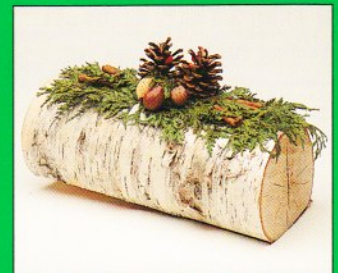

4' Mantelpiece/Centerpiece

Balsam Swag

*12" Candle Ring Wreath
with 4" Candle*

*24" Boxed
Decorator Wreath*

Holiday Yule Log 12"

*25' Balsam Fir Garland
Mixed Cedar & Noble also Available*

Firestarter Basket