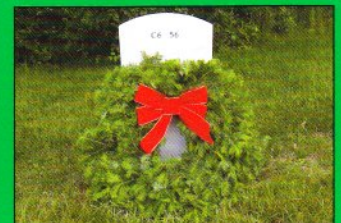

4' Mantelpiece/Centerpiece

Balsam Swag

*12" Candle Ring Wreath
with 4" Candle*

*24" Boxed
Decorator Wreath*

Holiday Yule Log 12"

*25' Balsam Fir Garland
Mixed Cedar & Noble also Available*

Firestarter Basket