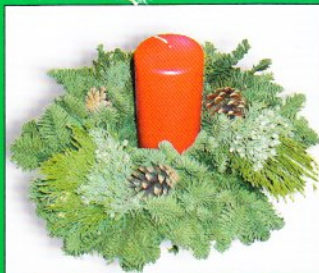

Handcrafted Wreaths and Decorations

*Single Face Balsam Outdoor Wreath 26", 36", 48", 60", 72"
Double Face Balsam 36"*

*Noble Fir Mixed Wreath
20", 36" & 48"
Indoor/Outdoor*

*Evergreen Planter
Regular 32"
Supersized 38"*

4' Mantelpiece/Centerpiece

Balsam Swag

*12" Candle Ring Wreath
with 4" Candle*

*24" Boxed
Decorator Wreath*

Holiday Yule Log 12"

*25' Balsam Fir Garland
Mixed Cedar & Noble also Available*

Firestarter Basket